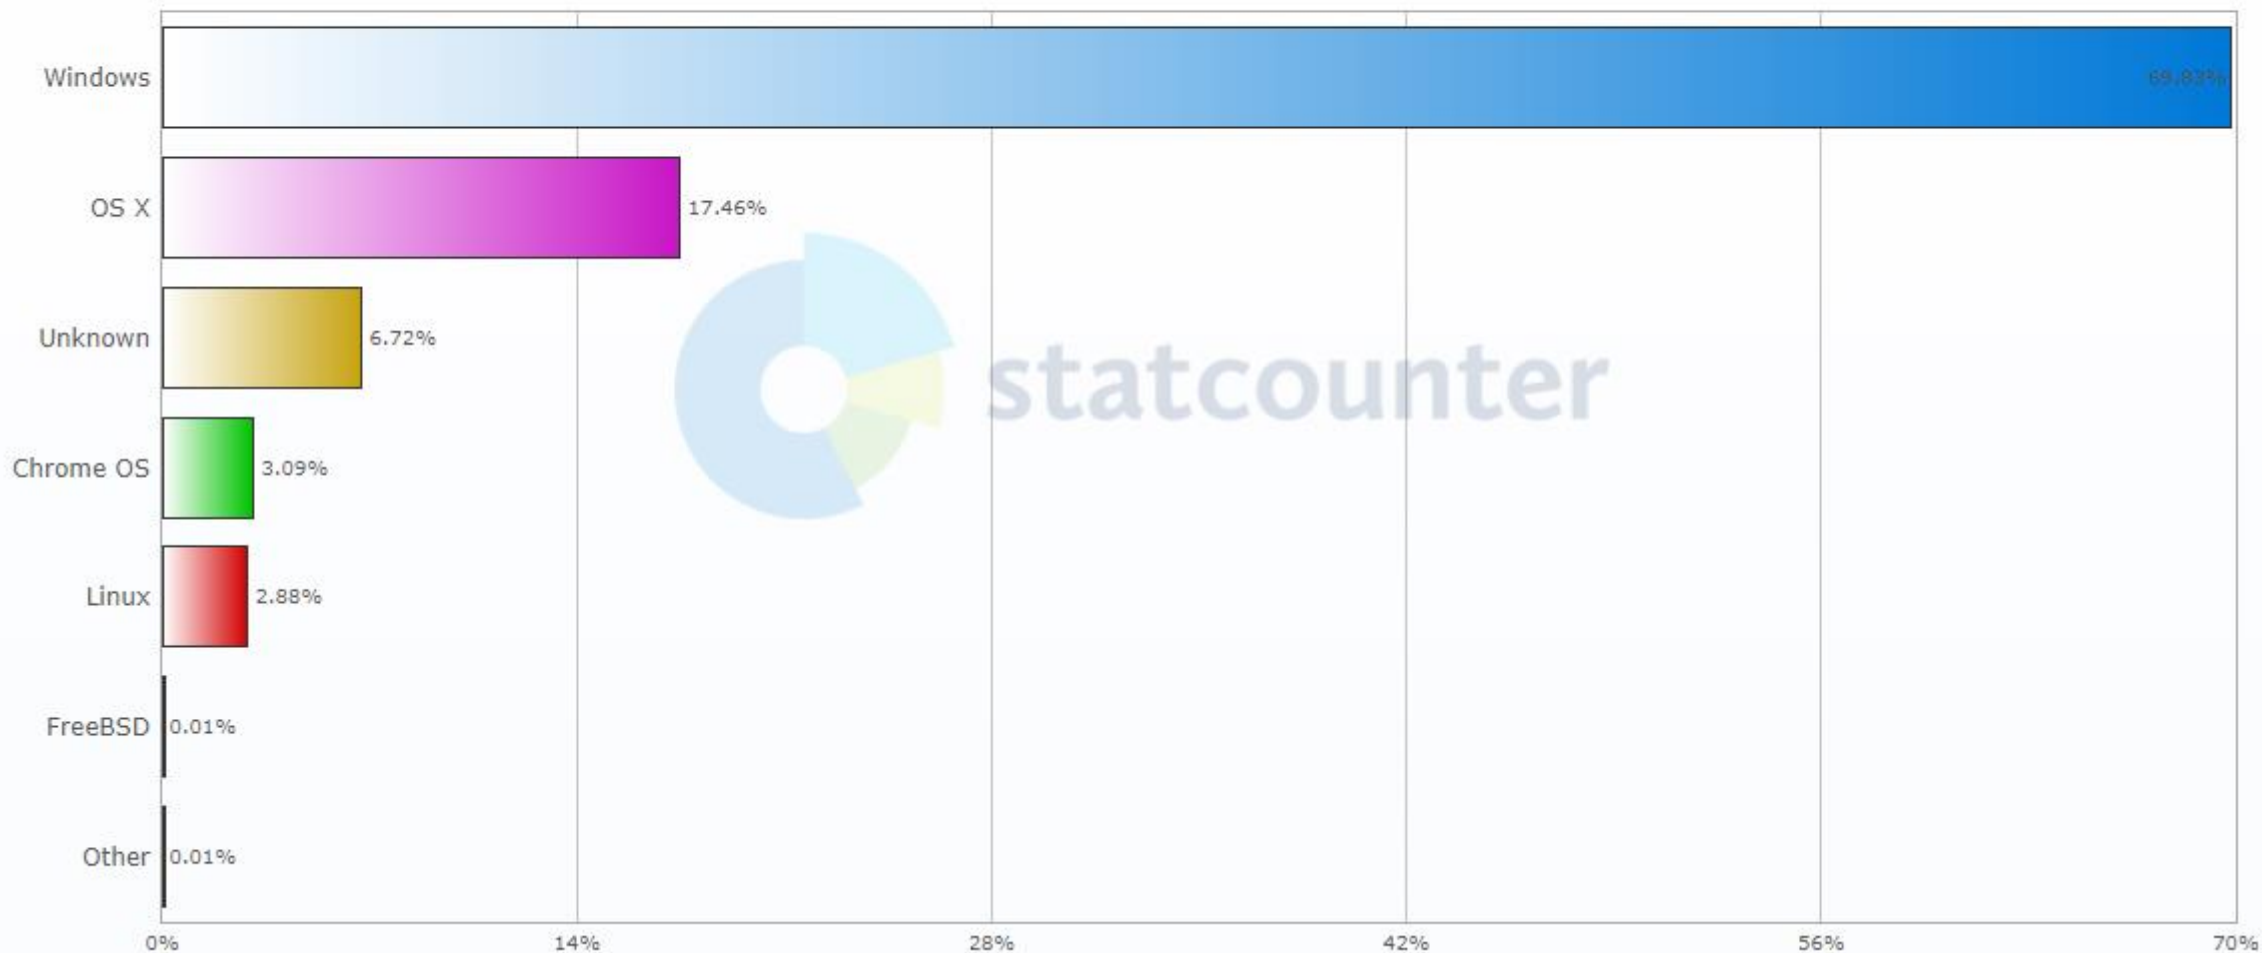

Desktop Operating System Market Share Worldwide

Sept 2022 - Aug 2023

[Edit Chart Data](#)