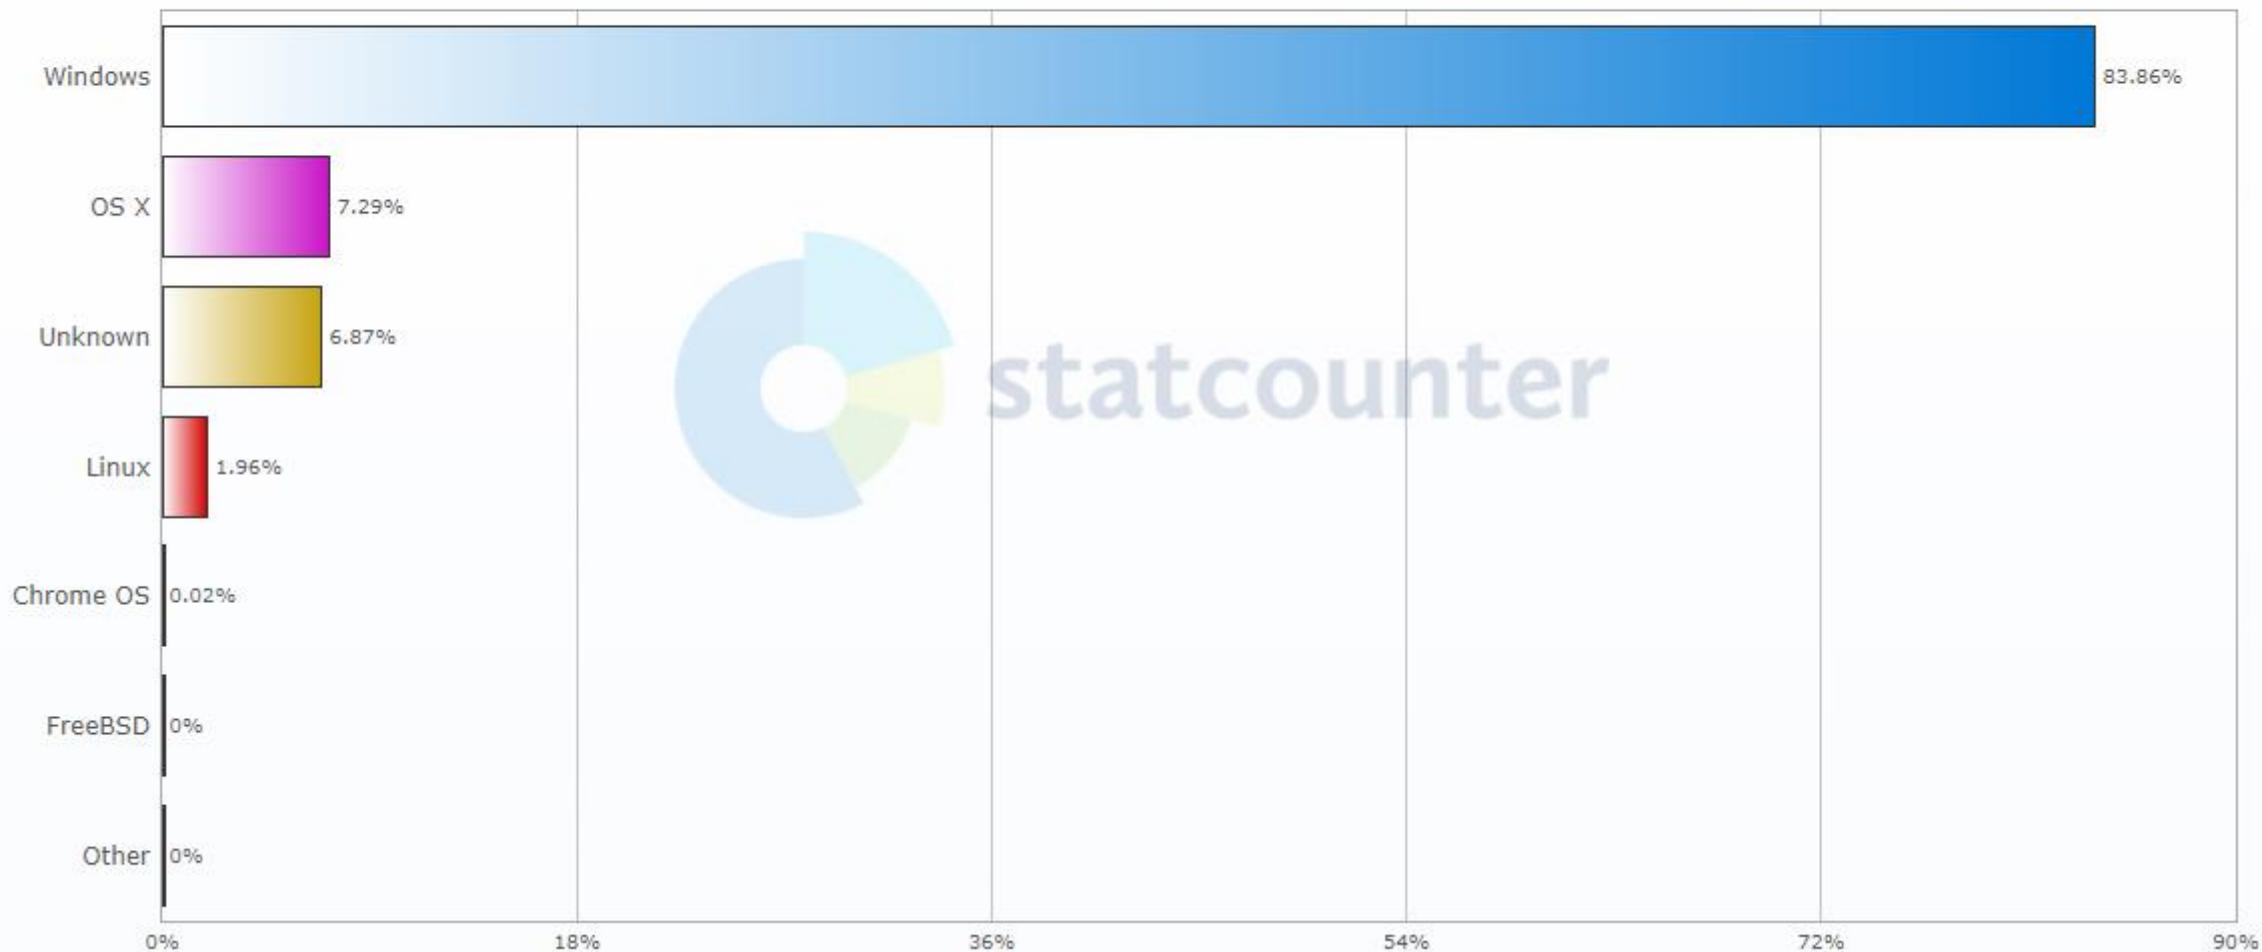

Desktop Operating System Market Share Worldwide

Sept 2022 - Aug 2023

[Edit Chart Data](#)

Desktop Operating System Market Share Russian Federation

Sept 2022 - Aug 2023

[Edit Chart Data](#)

Лекции Семейство Windows Демин Е.В.